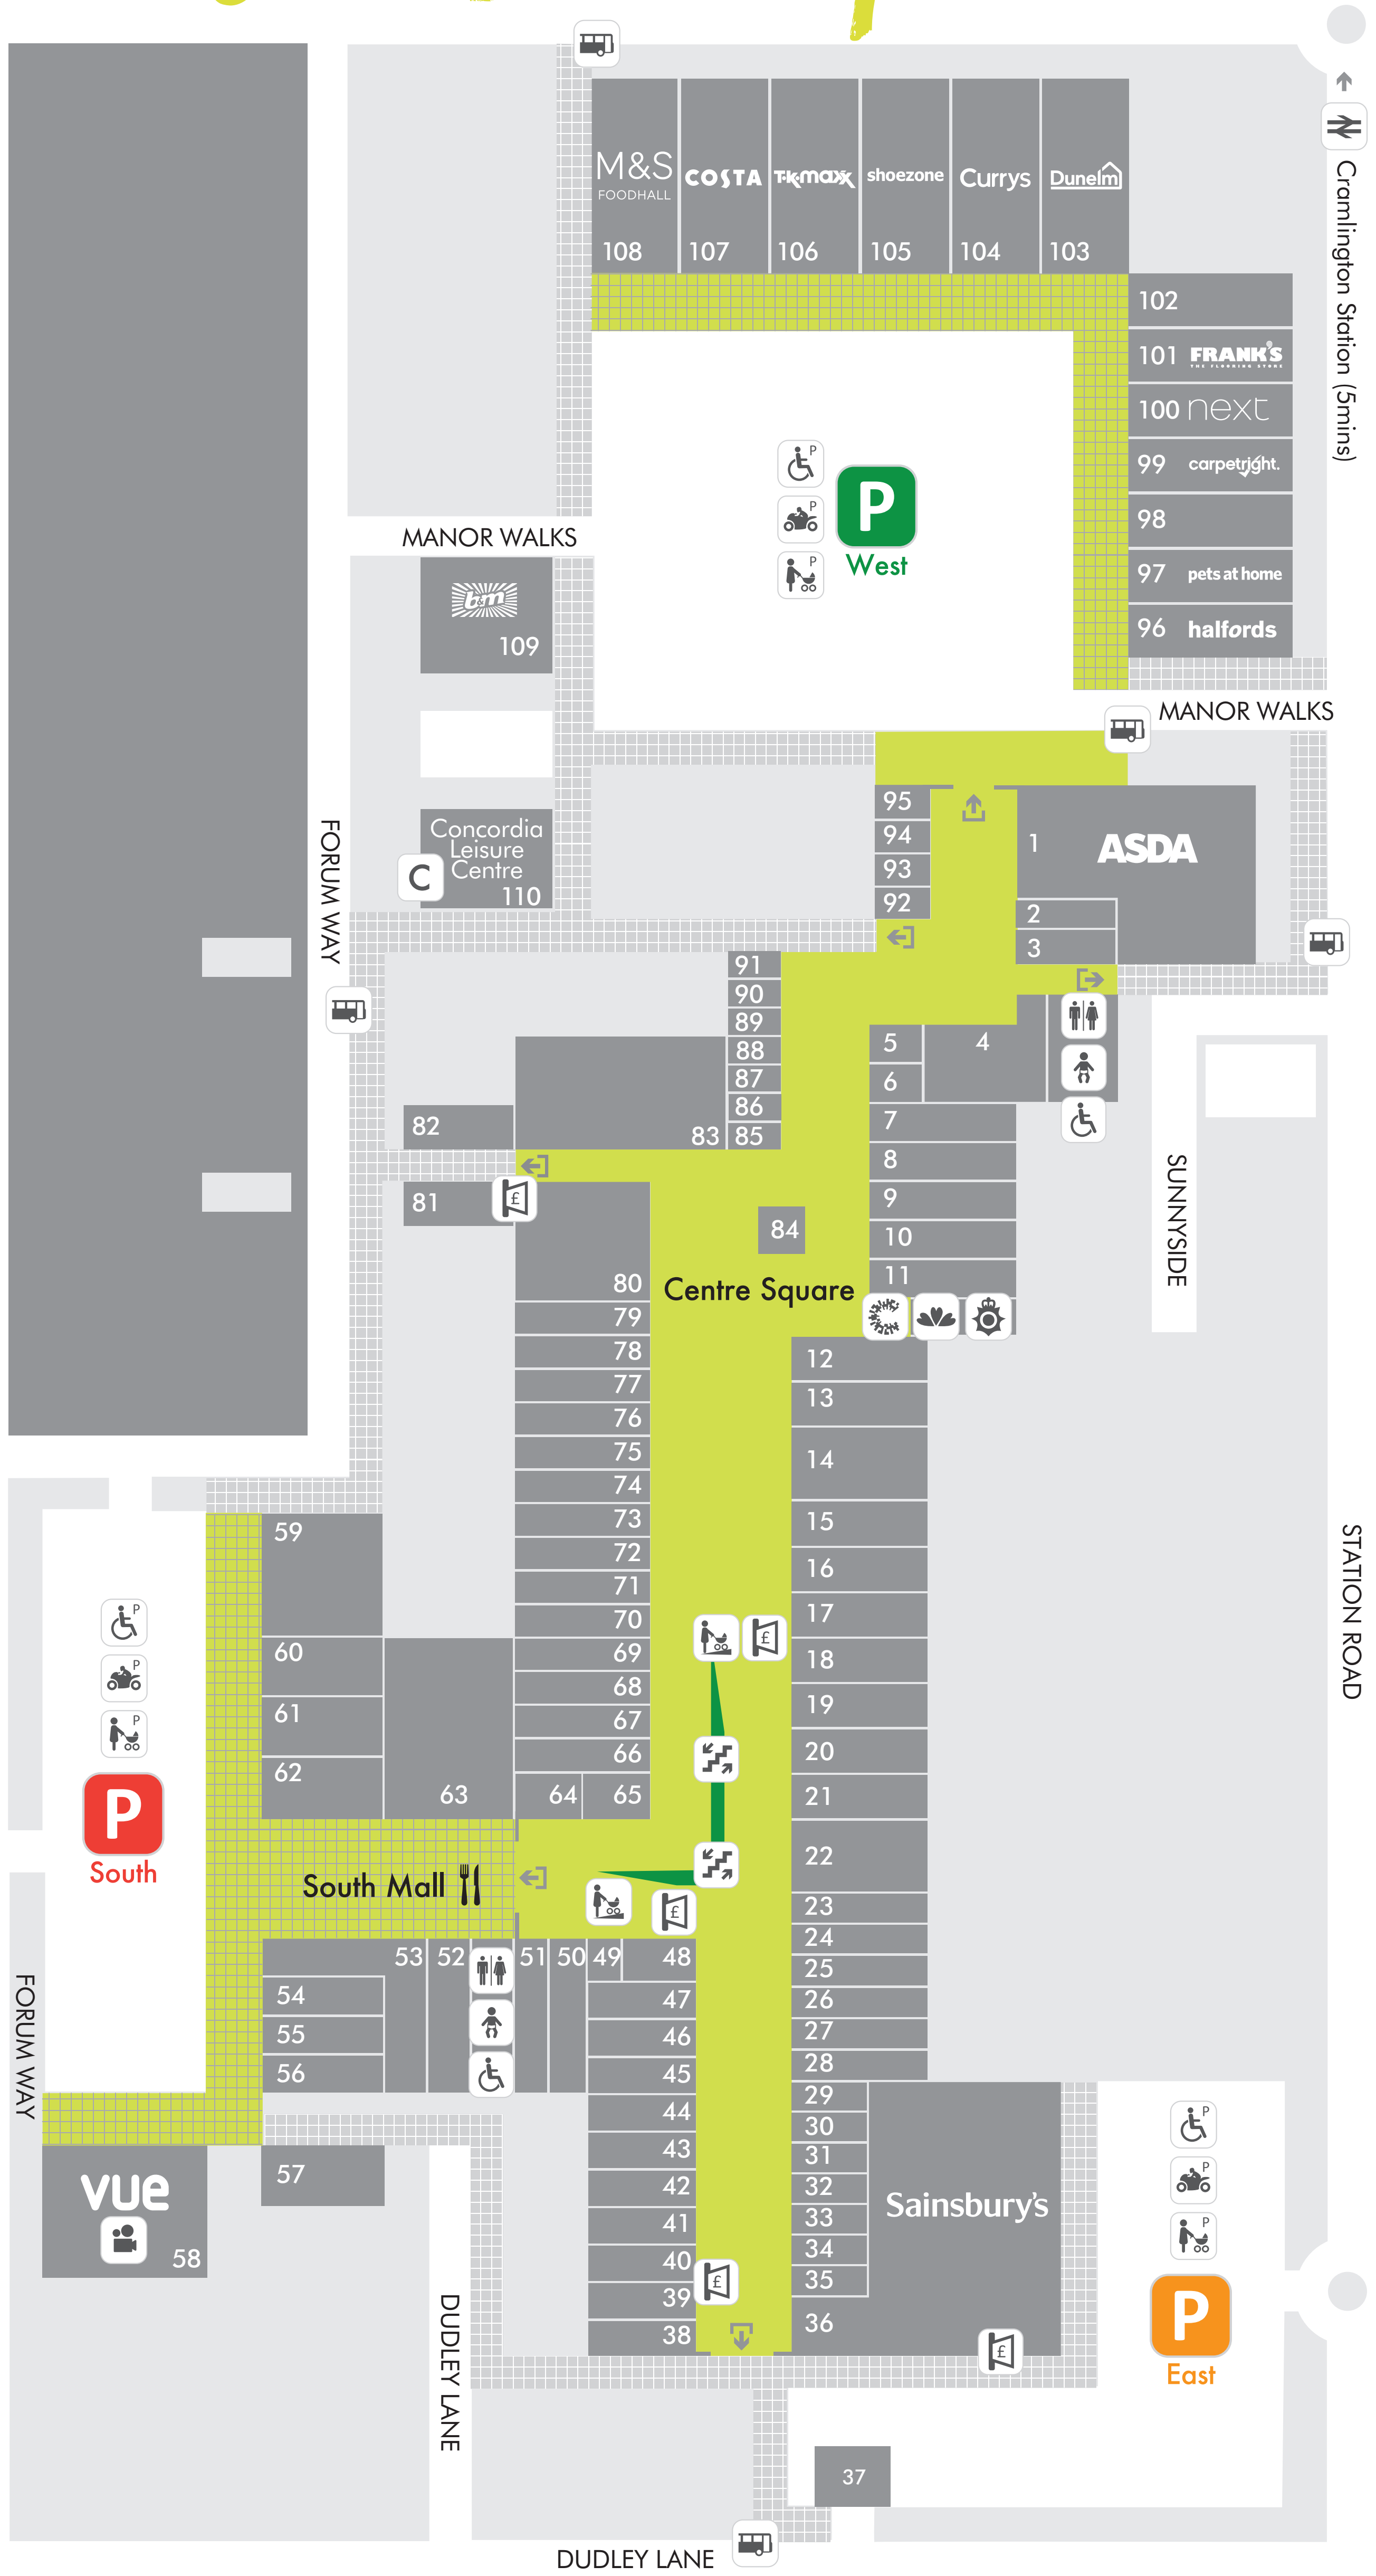

# Store Directory

BANKING & FINANCE	
Barclays Bank Plc	80
HSBC Bank Plc	17
Lloyds Bank	48
Newcastle Building Society	11
Virgin Money	39

BOOKS, CARDS & STATIONERY	
Card Factory	23
The Works	46

CAFES, FOOD & RESTAURANTS	
Bettini's	44
Burger King	62
Coltello Lounge	61
Cooplands	45
Costa Coffee	107
Dicksons	10
Domino's Pizza	54
Greggs	74
Kitchen Café	65
Lord of the Manor	82
Muffin Break	84
Nando's	60
Sambuca	53
Subway	55
The Lal Qila	37

HOME & VARIETY	
B&M	109
Boyes	19
Carpet Right	99
Carpets to Your Door	87
Collectables	66
Dunelm	103
Durham Bed Centre	9
Franks Flooring	101
Home Bargains	20
Homefair Blinds	30
Poundland	83
Solo Blinds	90
TK Maxx	106
Yorkshire Trading Co	21

SUPERMARKETS	
Asda	1
M&S Foodhall	108
Sainsbury's	36
The Food Warehouse	98

TRAVEL	
Hays Travel	51
Now Lets Travel	76
TUI	67