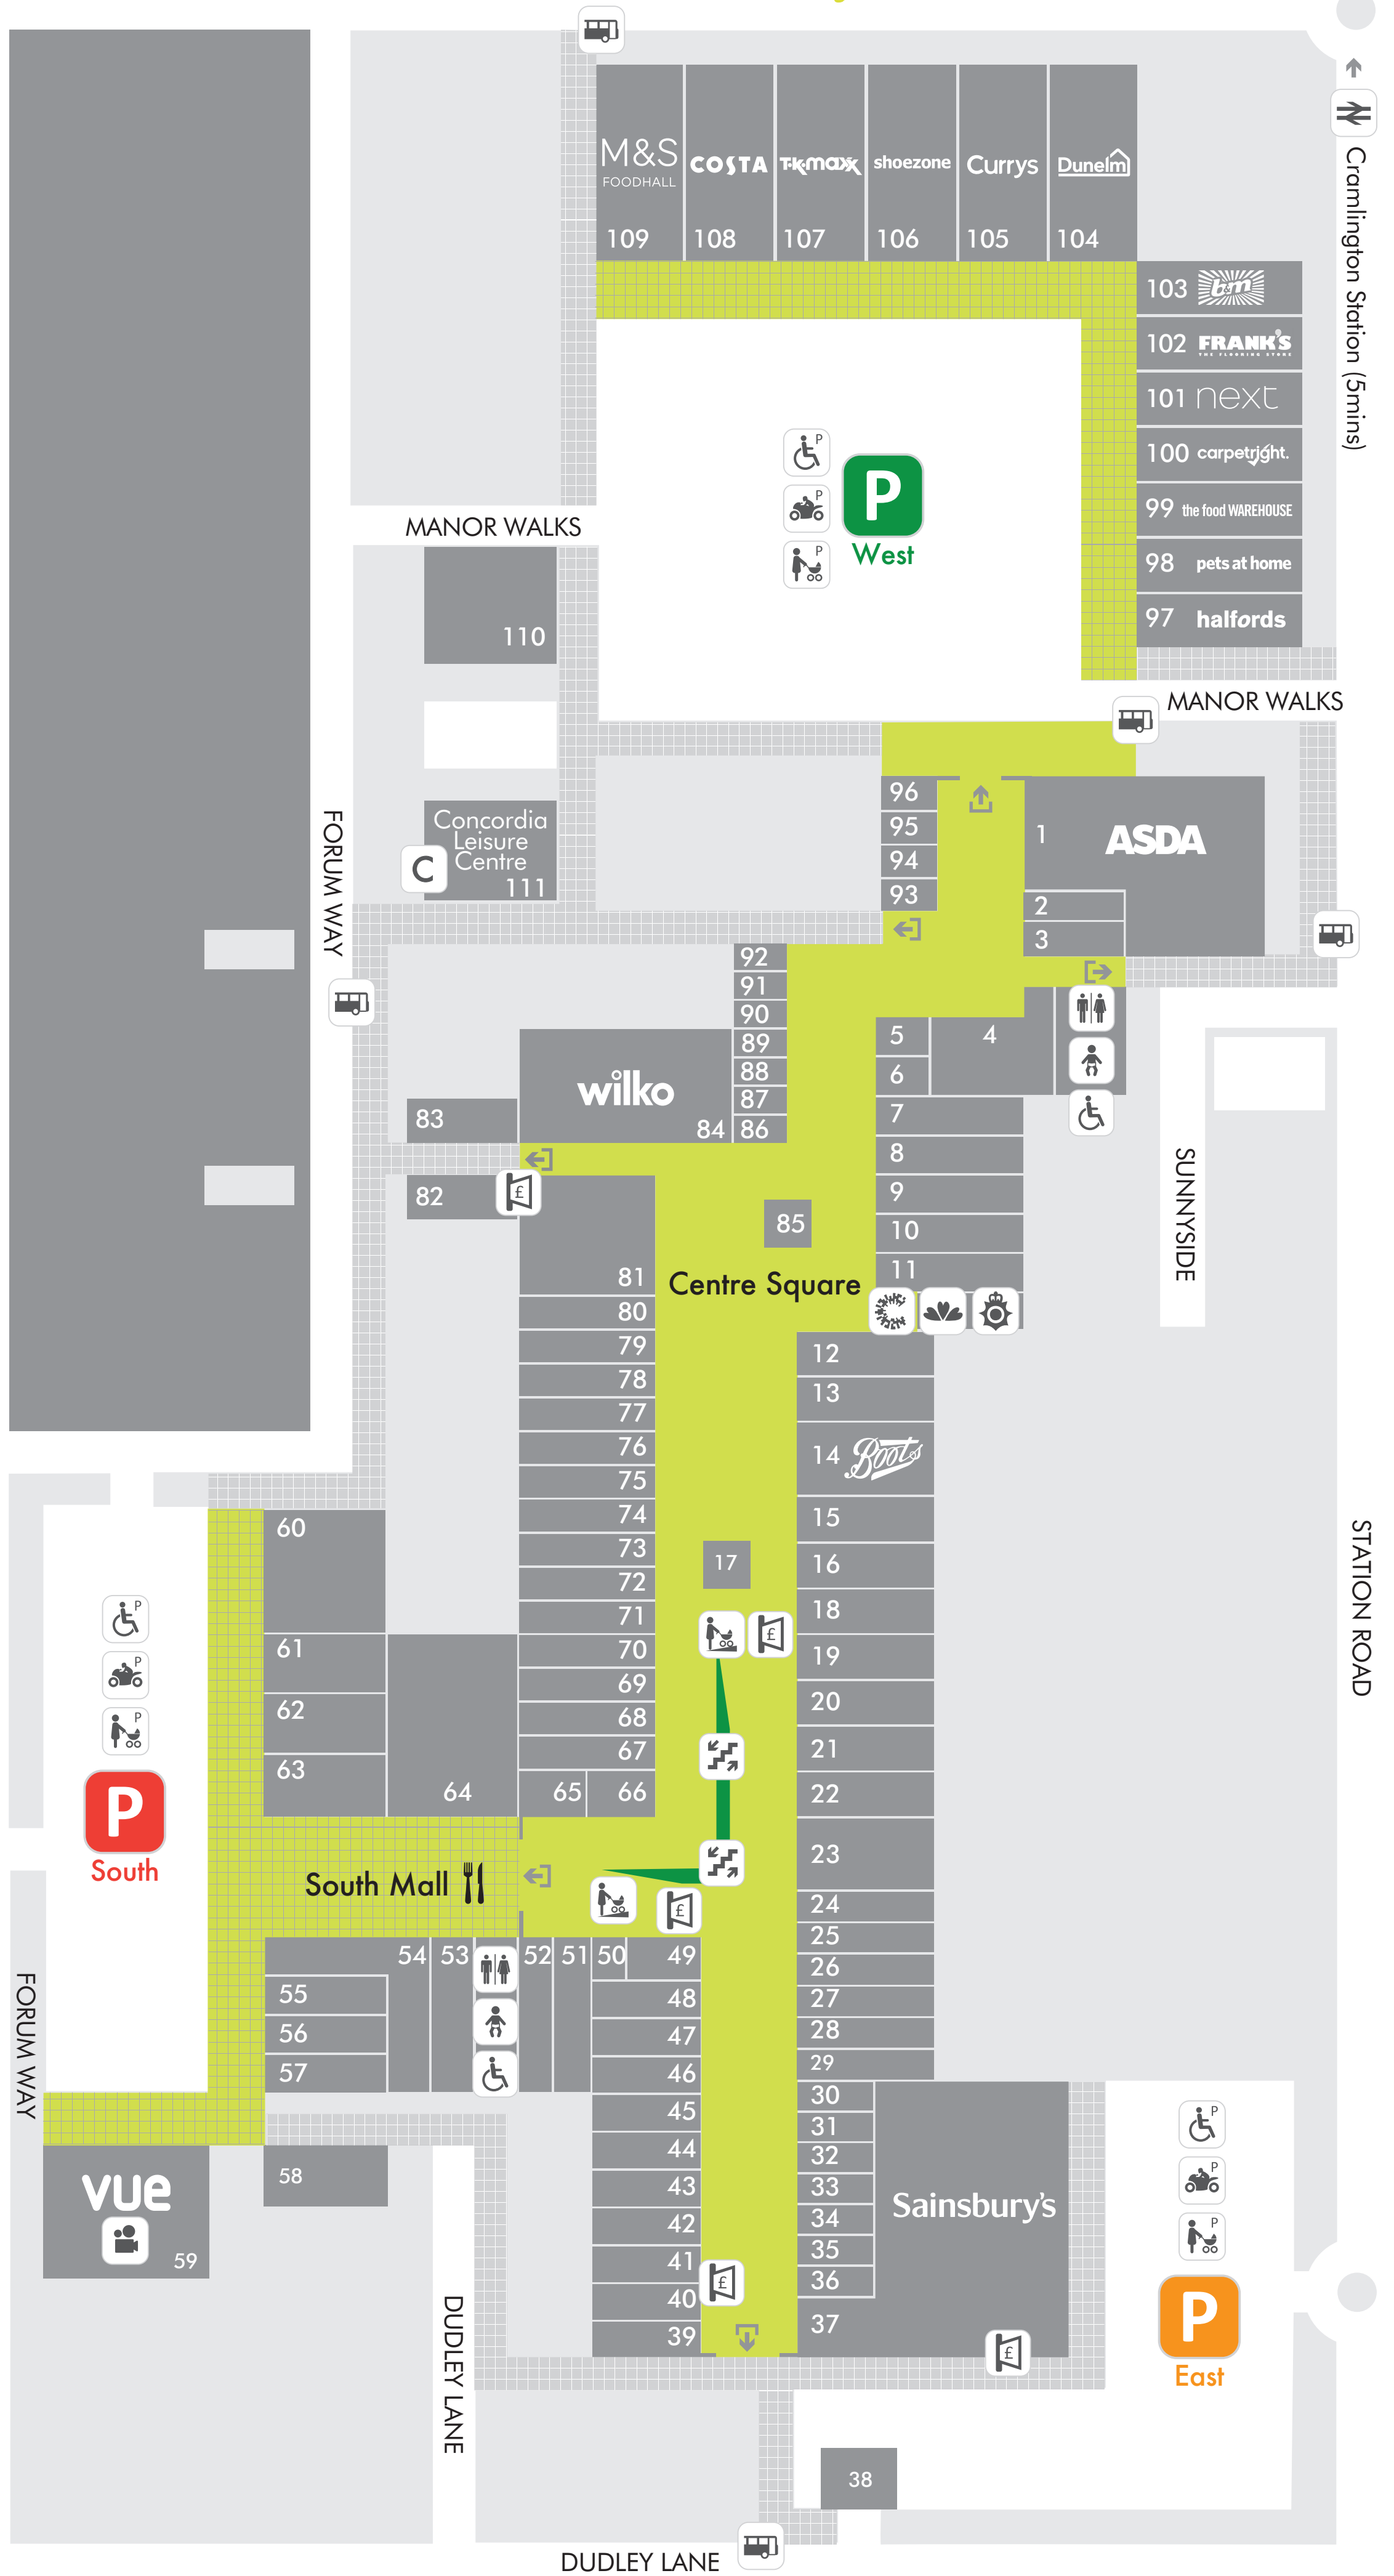

ESTATE AGENTS

Mike Rogerson Estate Agents	36

FASHION & FOOTWEAR

Bonmarché	12
JD Sports	13
New Look	73
Next	101
Rissi Clothing	41
Select	71
Shozone	106
Shuropody	7
Yours Clothing	19

HEALTH & BEAUTY

Boots Opticians	48
Boots Health & Beauty	14
Holland & Barrett	70
Morfose Barbers	33
Newcastle Hospitals at Cramlington	64
Newsha Beauty	65
Specsavers	25
Star Nails	34
Superdrug	79
The Fragrance Shop	29
Trims For Him	87
Zanko Barber	3
Zanko Barber 2	94

HOME & VARIETY

B&M	103
Boyes	21
Carpet Right	100
Carpets to Your Door	88
Collectables	67
Dunelm	104
Durham Bed Centre	9
Franks Flooring	102
Home Bargains	22
Homefair Blinds	31
Solo Blinds	91
TK Maxx	107
Wilko	84
Yorkshire Trading Co	23

JEWELLERY & ACCESSORIES

Claire's Accessories	16
H Samuel	15
Ramsdens	32
The Jewellers Guild	30
Warren James Jewellers	72

LEISURE

Concordia Leisure Centre	111
Vue Cinema	59
William Hill	42

PHONES & ELECTRICAL

3 Store	80
CEX	43
Currys	105
EE	78
Fonestyle	95
Mobile Tech	28
O2	74
Vodafone	76

SPECIALIST

Anna's Florists	51
British Heart Foundation	5
Coop Funeral Home	82
Halfords	97
Jobcentre Plus	39
Post Office	2
Pets at Home	98
Sweets and Treats	89
The Cramlington Cobbler	90
The Food Warehouse	99
The Village Surgery	58
Totally Wicked	96
Trespass	69
Vuse	35

SUPERMARKETS

Asda	1
Iceland Frozen Foods	4
M&S Foodhall	109
Sainsbury's	37
The Food Warehouse	99

TRAVEL

Hays Travel	52
Hays Travel	8
Now Lets Travel	76
TUI	68

Key

- Toilets
- Steps
- Centre Management
- Accessible parking
- Accessible toilets
- Cinema
- Train station
- Motorcycle parking
- Baby change
- Cash machine
- Bus stop
- Parent & child parking
- Accessible ramp
- Leisure Centre
- Parking
- Police Office