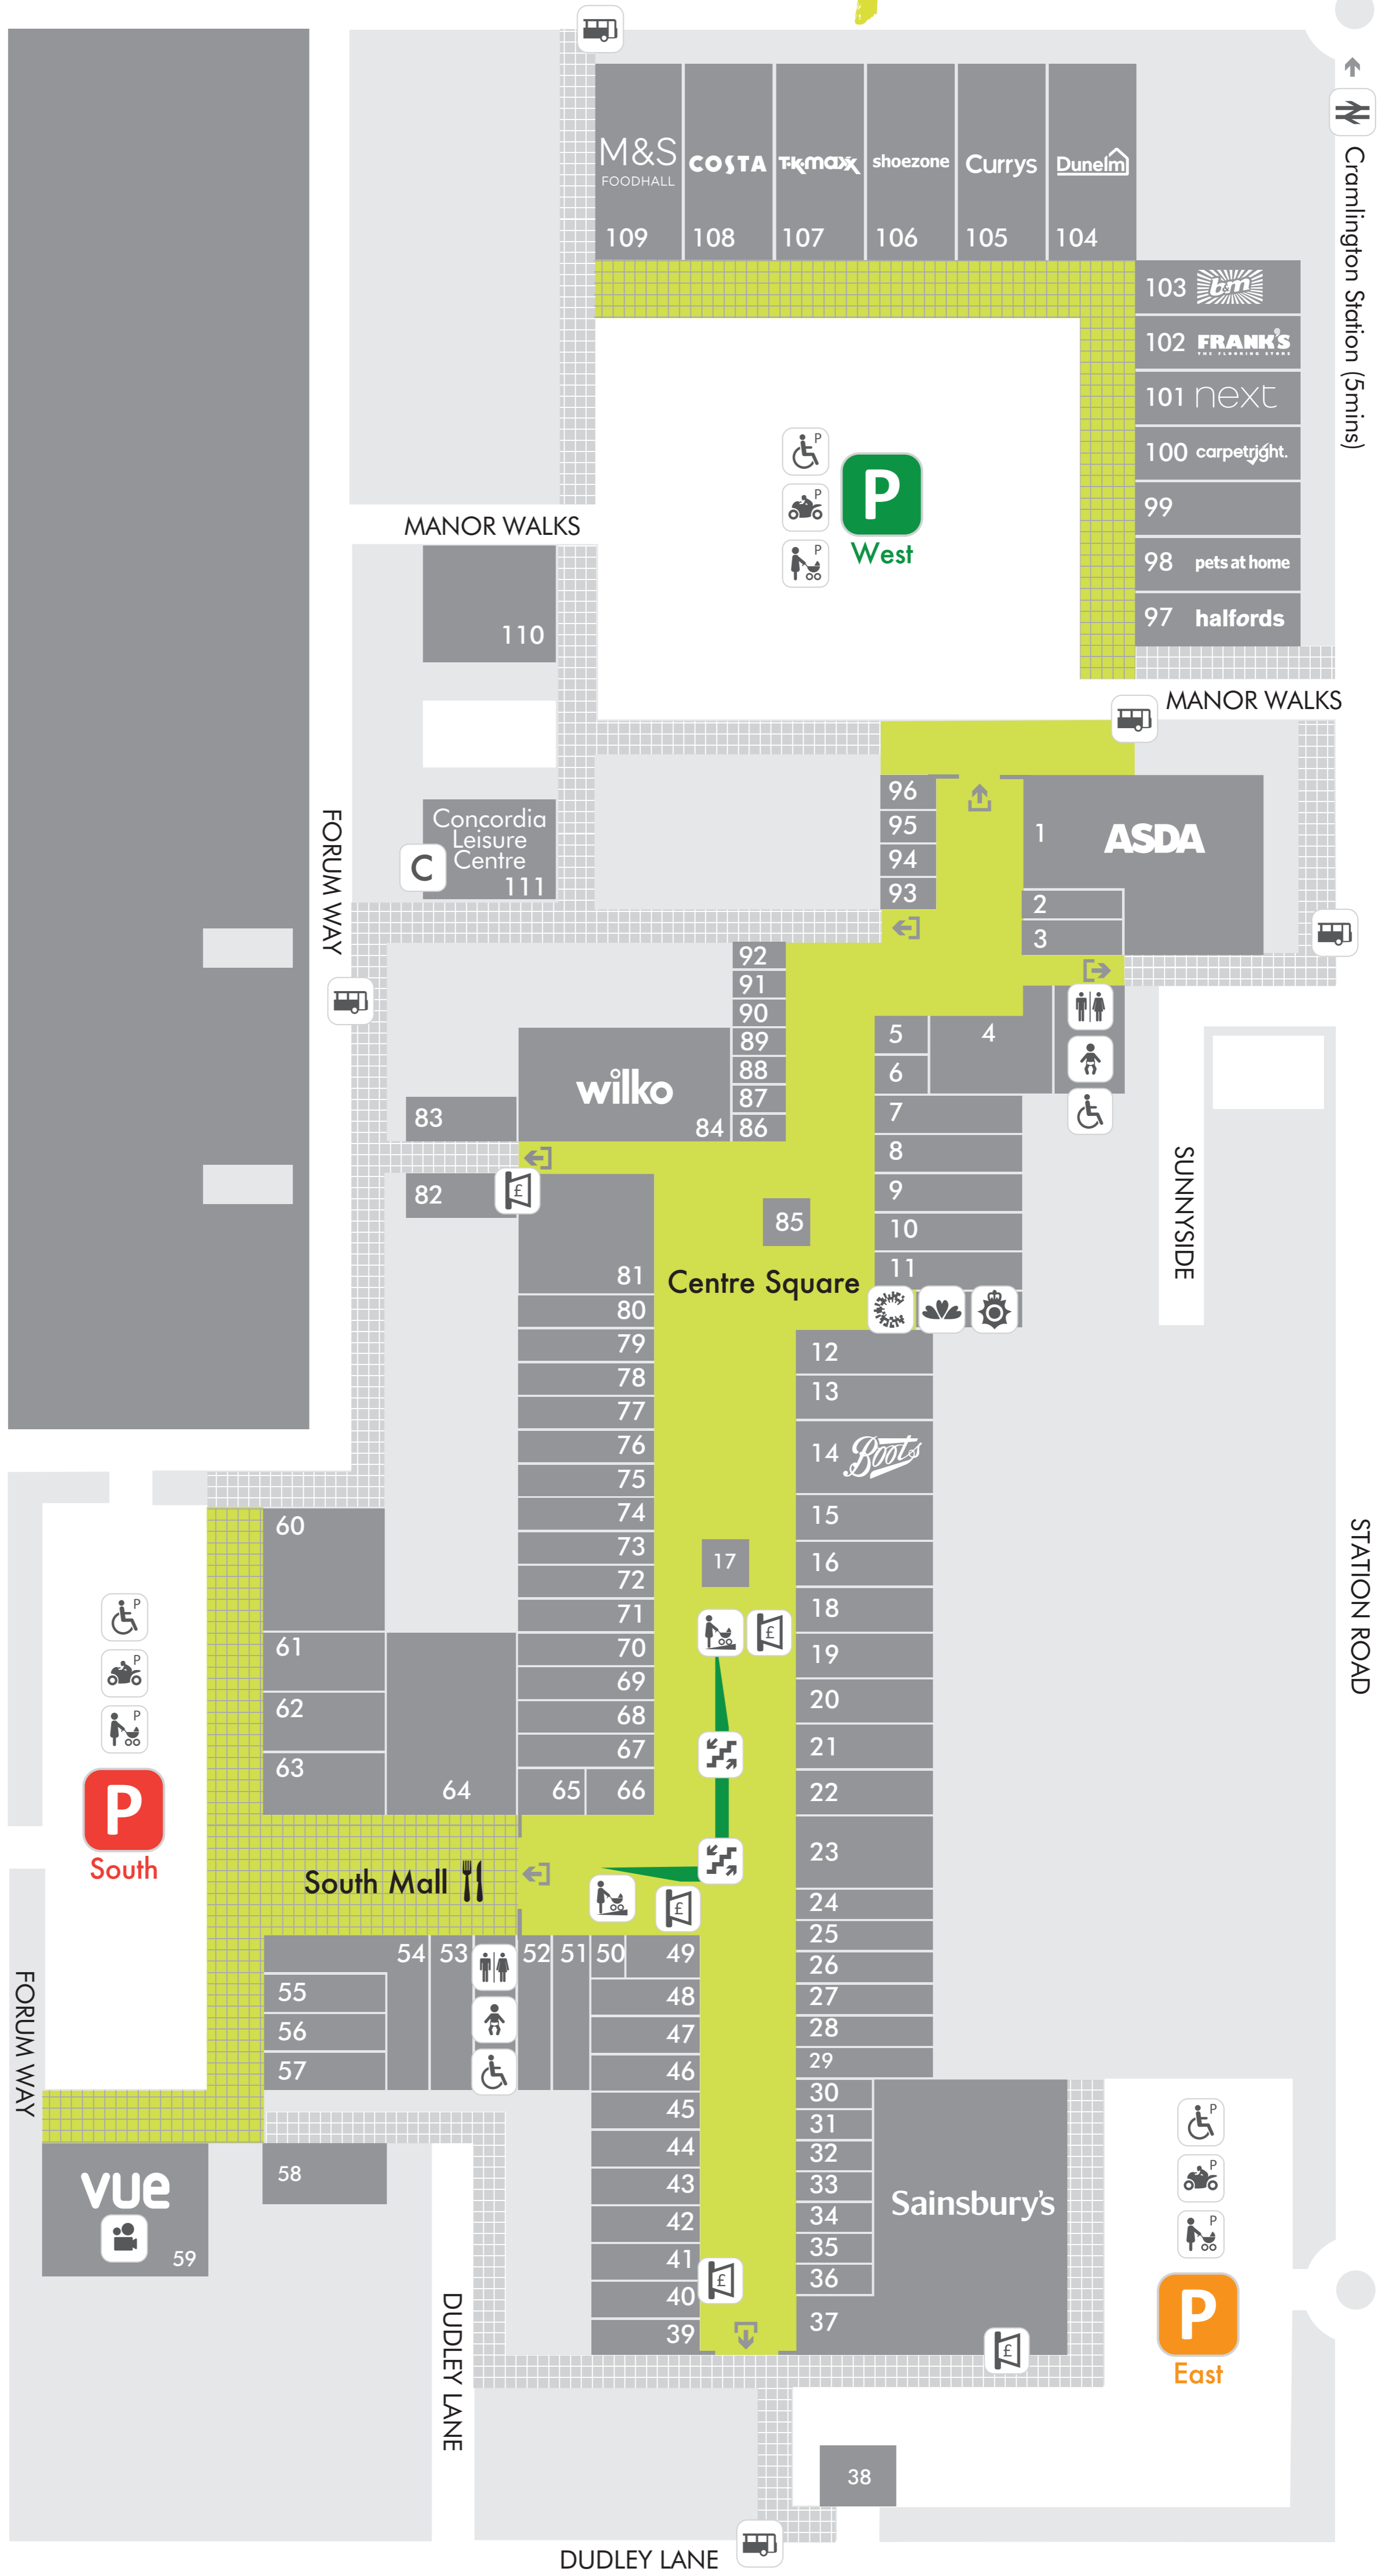

Bettini's	45
Catling Bakery	93
Cooplunds	46
Costa Coffee	108
Dicksons	10
Domino's Pizza	55
Greggs	75
Hungry Horse	60
Kitchen Café	66
Lord of the Manor	83
Los Tequilas	63
Muffin Break	85
Nando's	61
Sambuca	54
Subway	56
The Lal Qila	38
Venue	62

HOME & VARIETY

B&M	103
Carpet Right	100
Carpets to Your Door	88
Collectables	67
Dunelm	104
Durham Bed Centre	9
Franks Flooring	102
Home Bargains	21
Homefair Blinds	31
Solo Blinds	91
TK Maxx	107
Wilko	84
Yorkshire Trading Co	22

3 Store	80
CEX	43
Currys	105
EE	78
Fonestyle	95
Mobile Tech	28
O2	74
Vodafone	76

SPECIALIST

Anna's Florists	51
Baliwood Workshop	86
British Heart Foundation	5
Coop Funeral Home	82
Halfords	97
Jobcentre Plus	39
Post Office	2
Pets at Home	98
Sweets and Treats	89
The Cramlington Cobbler	90
The Village Surgery	58
Totally Wicked	92
Trespass	69
Vuse	35

SUPERMARKETS

Asda	1
IceLand Frozen Foods	4
M&S Foodhall	109
Sainsbury's	37

TRAVEL

Hays Travel	52
Hays Travel	8
Now Lets Travel	76
TUI	68

Key

Cramlington Town Council

- Toilets
- Accessible toilets
- Baby change
- Accessible ramp
- Steps
- Cinema
- Cash machine
- Leisure Centre
- Centre Management
- Train station
- Bus stop
- Parking
- Accessible parking
- Motorcycle parking
- Parent & child parking
- Police Office